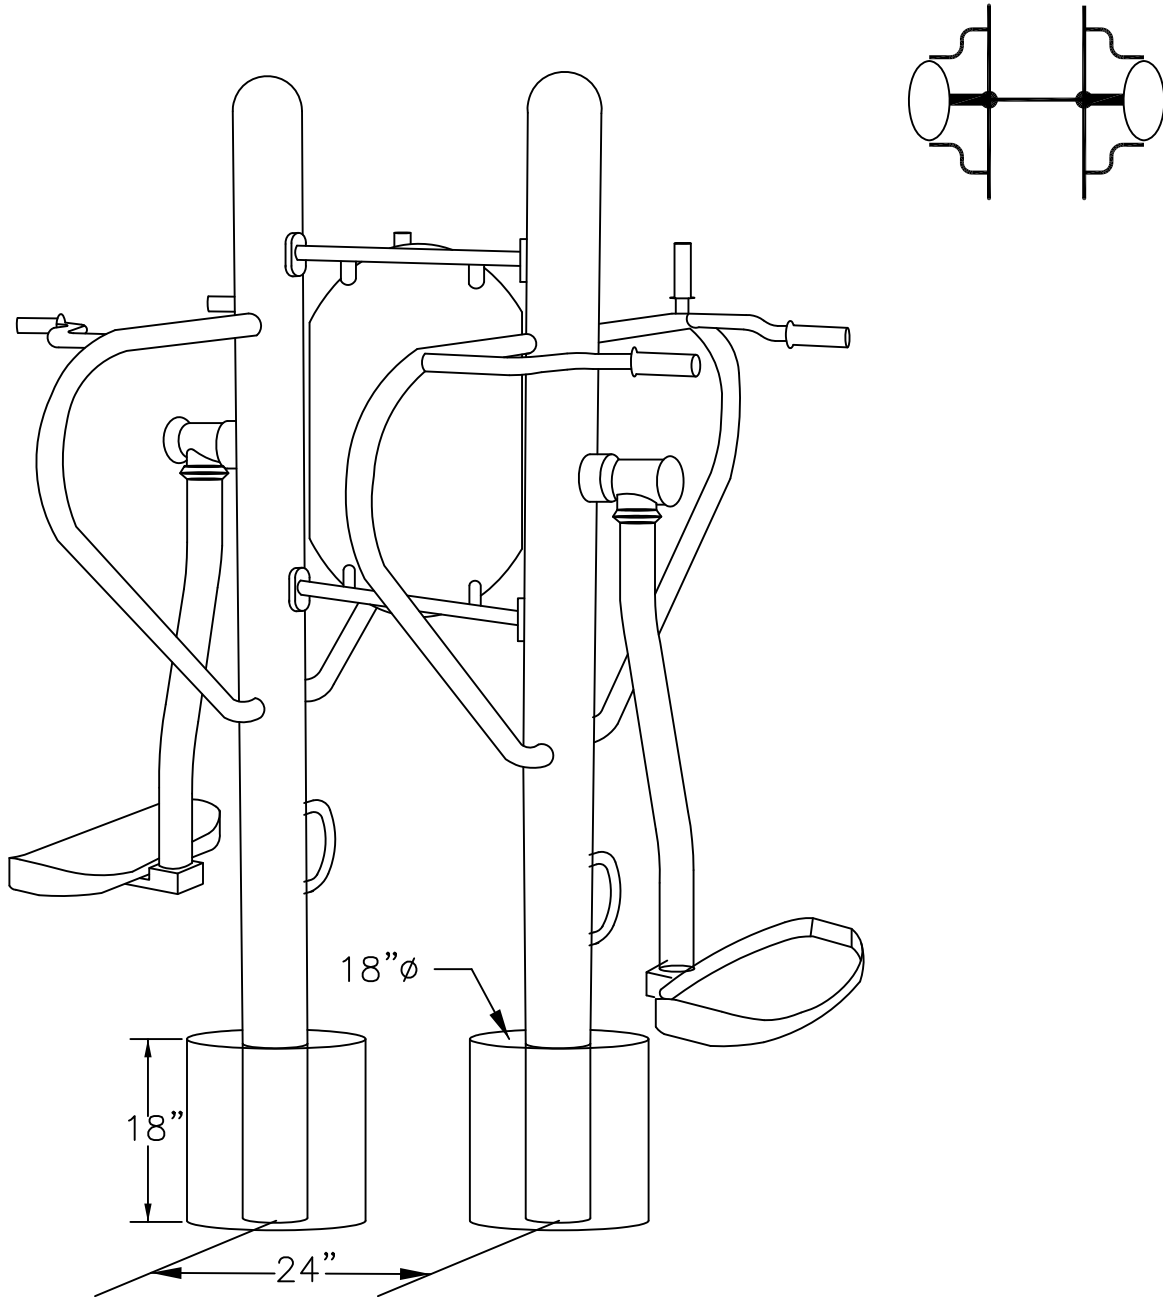

Greenfield Sport Parks

3432 W Harvard Street, Santa Ana, CA 92704

Tel: 888-8-FREEGYM

Fax: 877-7-FREEGYM

www.greenfield-s-p.com

GR 2005-1-22