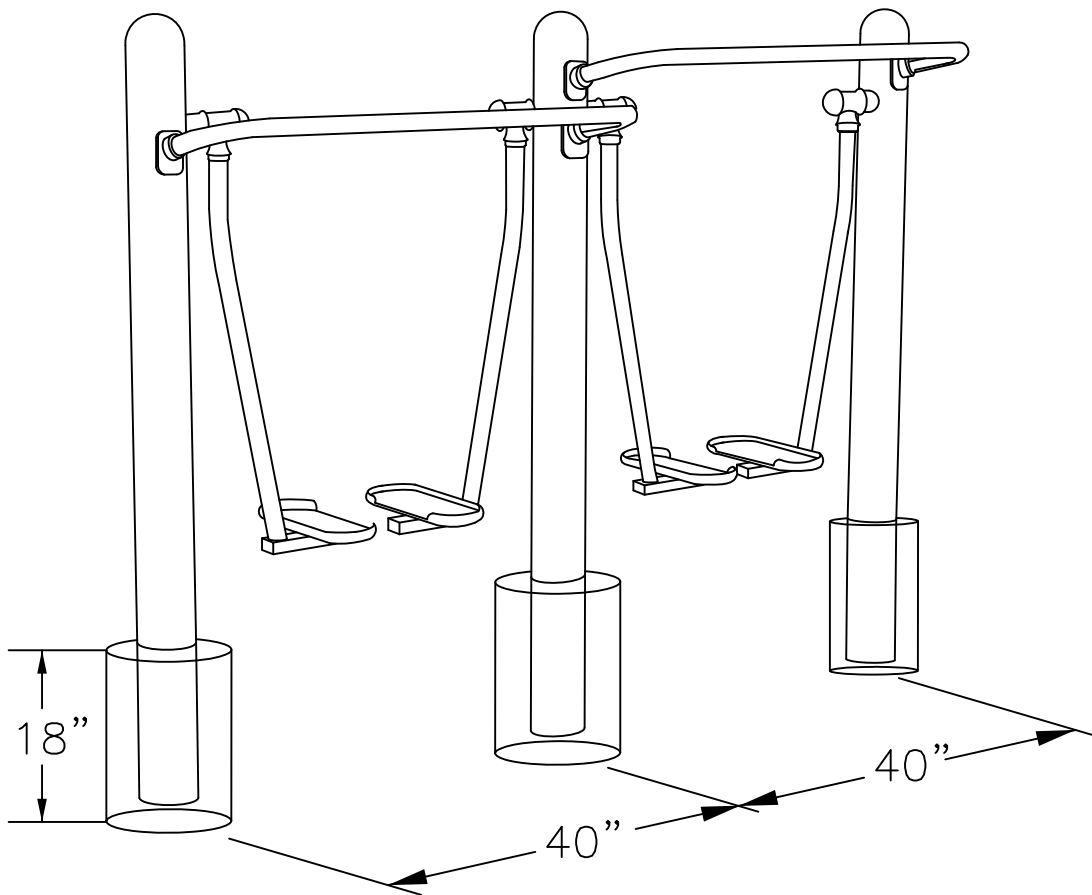

Greenfield Sport Parks

3432 W Harvard Street, Santa Ana, CA 92704

Tel: 888-8-FREEGYM

Fax: 877-7-FREEGYM

www.greenfield-s-p.com

GR 2005-1-23