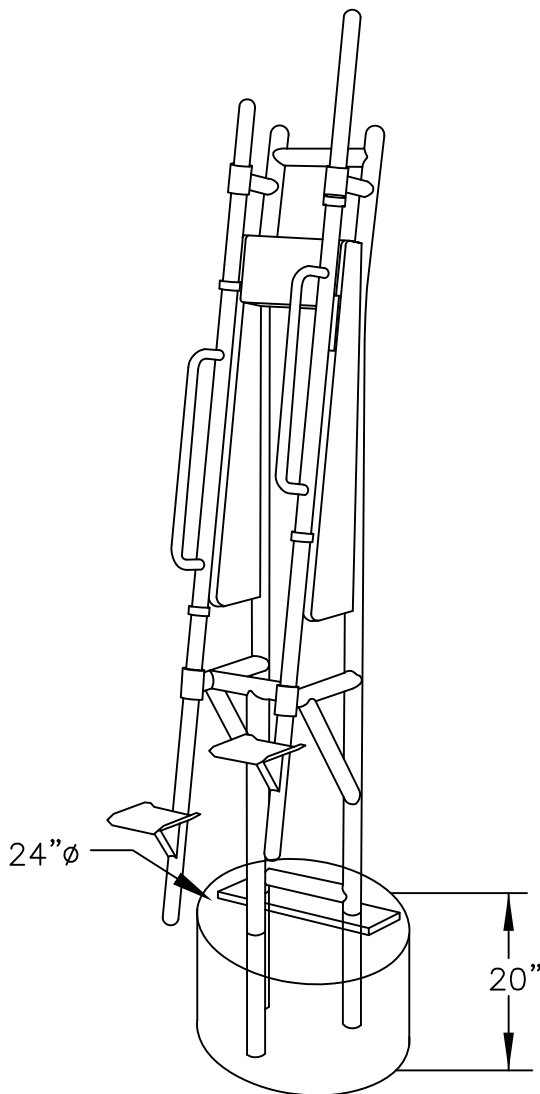

# Greenfield Sport Parks

3432 W Harvard Street, Santa Ana, CA 92704

Tel: 888-8-FREEGYM

Fax: 877-7-FREEGYM

[www.greenfield-s-p.com](http://www.greenfield-s-p.com)

GR 2005-1-92