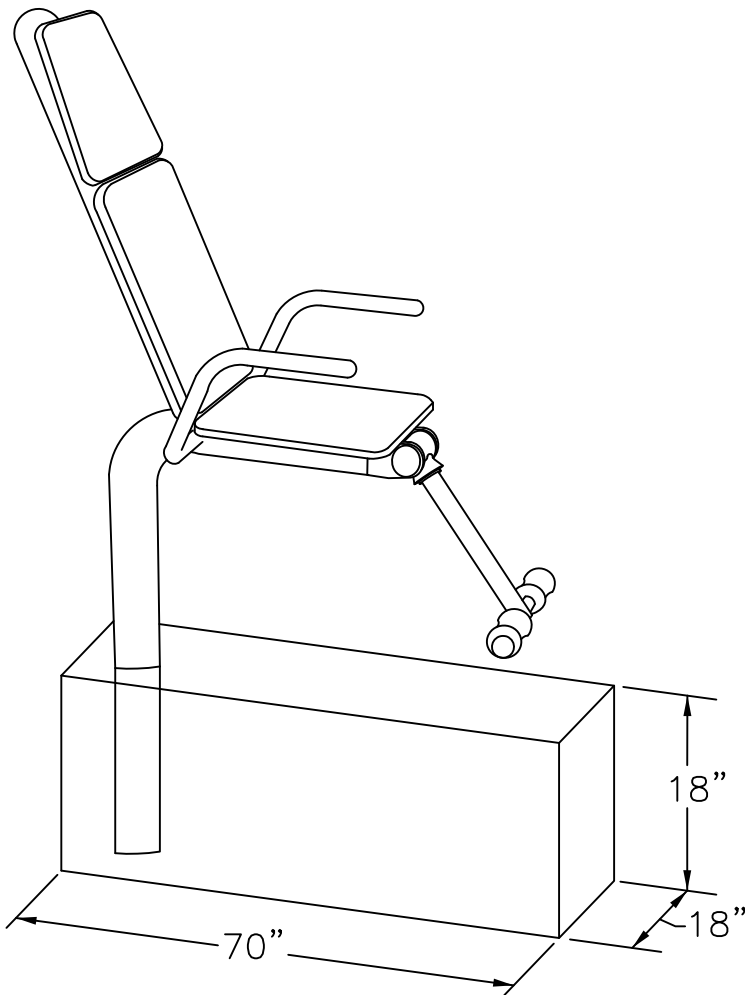

# Greenfield Sport Parks

3432 W Harvard Street, Santa Ana, CA 92704

Tel: 888-8-FREEGYM

Fax: 877-7-FREEGYM

[www.greenfield-s-p.com](http://www.greenfield-s-p.com)

GR 2005-1-98